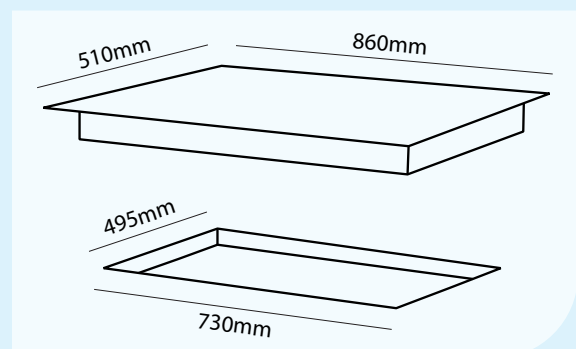

## 900MM GAS HOB 4 BURNER + WOK (5.1KW WOK BURNER) STAINLESS STEEL HO-6-9S-4GW

- Gas Hob
- Knob Control
- Ignition Automatic
- Jetting - LPG or Natural Gas
- WOK Burner 5.1KW
- 10A Electrical outlet
- Flame failure safety
- Easy Clean Surface